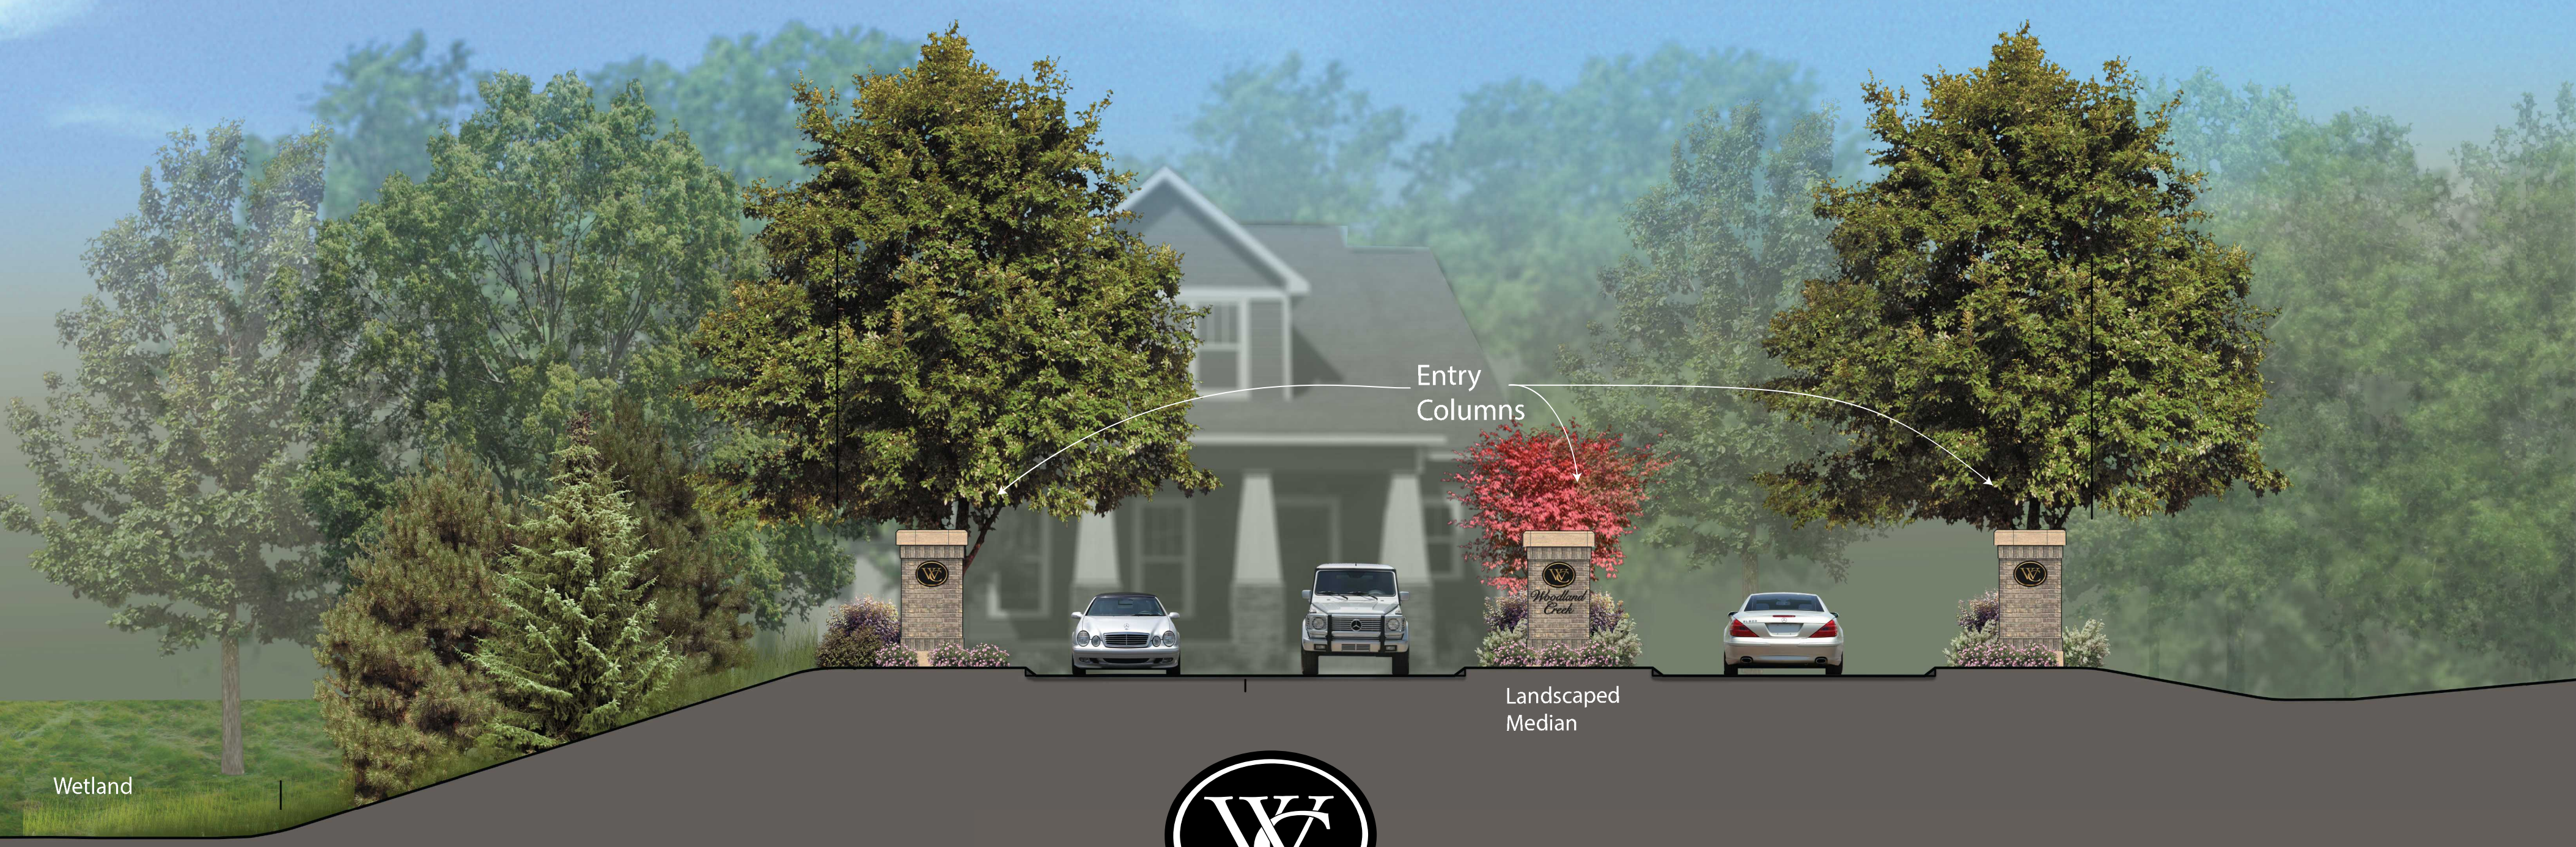

05-05-2022 0021855

Westwood

Westwood Professional Services, Inc.

Woodland Creek

Waconia, MN

HartmanCommunities.LLC.